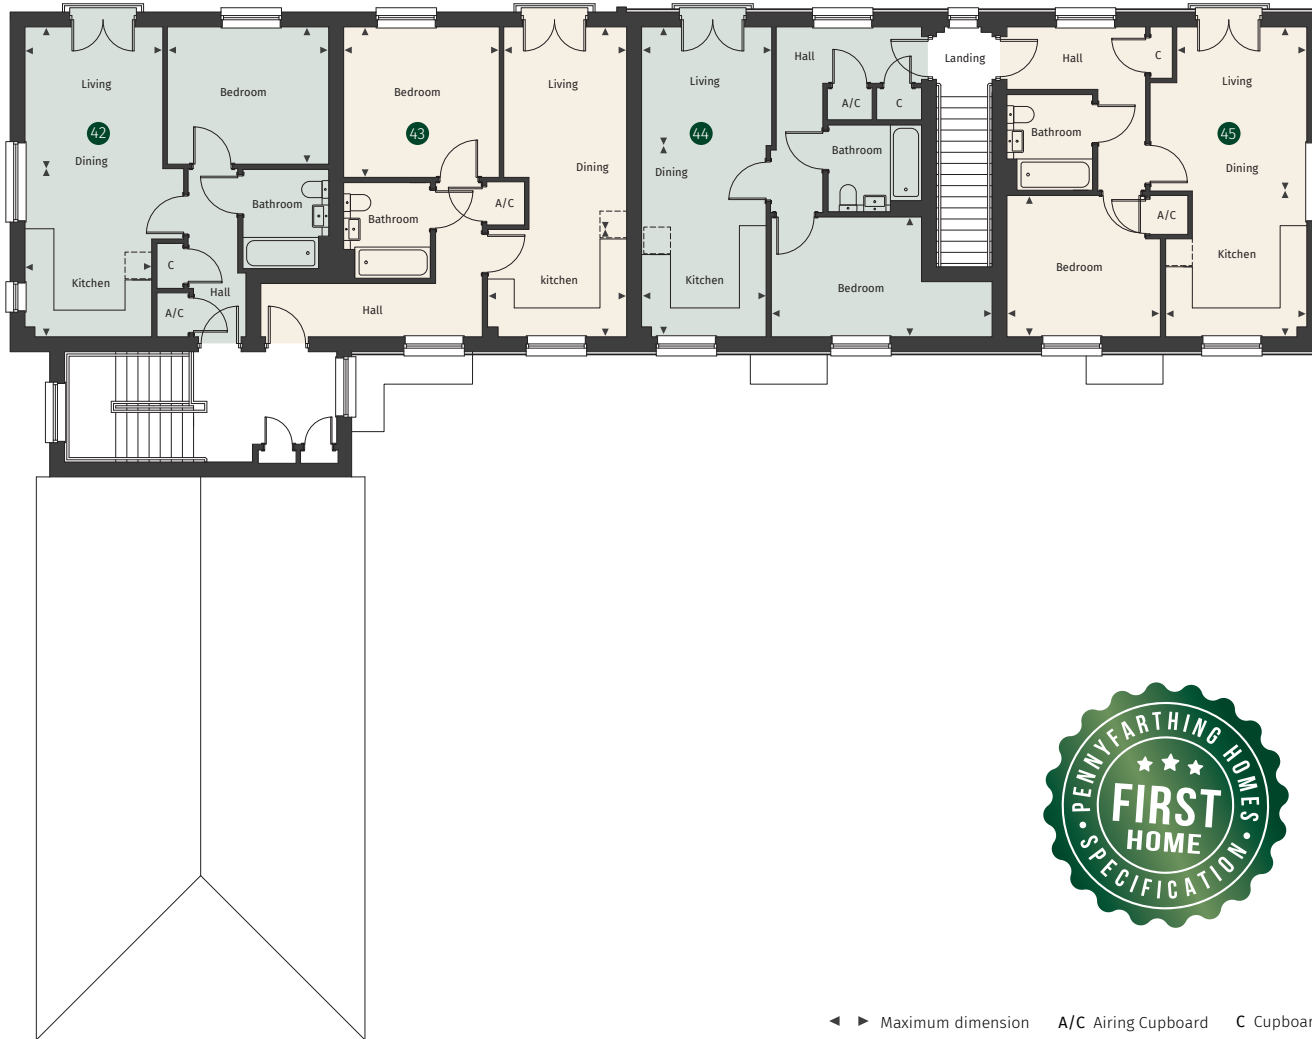

OAKWOOD
GROVE

First Homes

1 and 2 bedroom apartments

First Homes

Floor plans and computer generated images are indicative only.

◀ ▶ Maximum dimension A/C Airing Cupboard C Cupboard

Ground floor

Plot numbers 39 - 41

See separate site plan for First Homes location.

Apartment 39

Kitchen	5.05m x 3.01m	16' 6" x 9' 10"
Living/Dining	3.10m x 3.96m	10' 2" x 12' 11"
Bedroom 1	3.35m x 3.86m	11' 0" x 12' 8"
Bedroom 2	3.25m x 3.86m	10' 8" x 12' 8"

Apartment 40

Kitchen	5.05m x 3.01m	16' 6" x 9' 10"
Living/Dining	3.10m x 3.96m	10' 2" x 12' 11"
Bedroom 1	3.35m x 3.86m	11' 0" x 12' 8"
Bedroom 2	3.25m x 3.86m	10' 8" x 12' 8"

Apartment 41

Kitchen	3.32m x 3.48m	10' 10" x 11' 5"
Living/Dining	3.04m x 3.48m	9' 11" x 11' 5"
Bedroom	3.60m x 3.38m	11' 9" x 11' 1"

◀ ▶ Maximum dimension A/C Airing Cupboard C Cupboard

First floor

Plot numbers 42 - 45

See separate site plan for First Homes location.

Apartment 42

Kitchen/Dining	2.85m x 3.78m	9' 4" x 12' 4"
Living	3.10m x 3.18m	10' 2" x 10' 5"
Bedroom	3.63m x 3.08m	11' 10" x 10' 1"